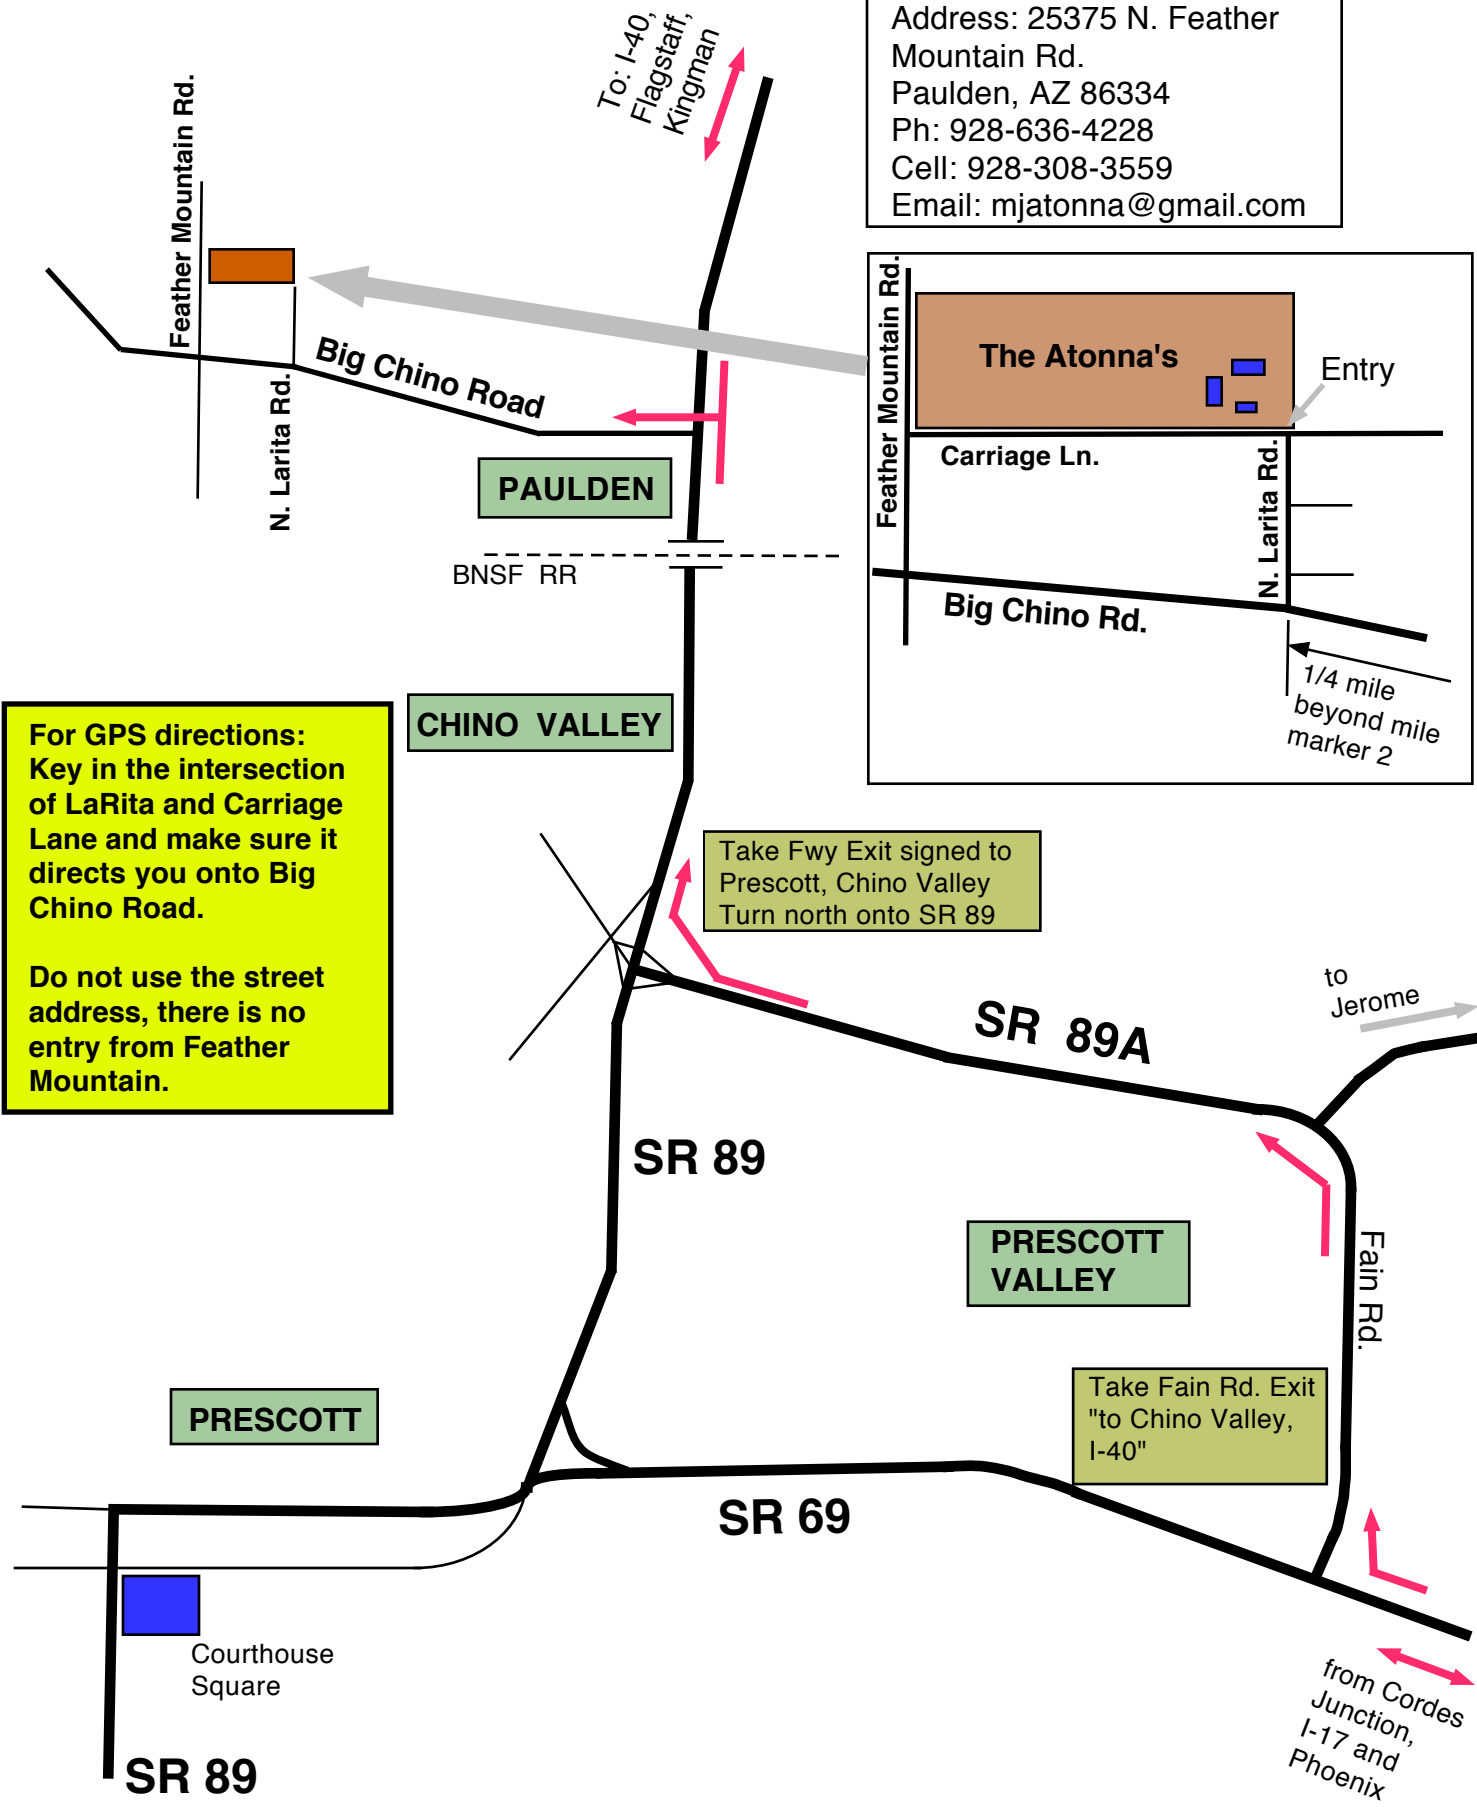

To Peter and Mary Jane's place

Address: 25375 N. Feather Mountain Rd.
 Paulden, AZ 86334
 Ph: 928-636-4228
 Cell: 928-308-3559
 Email: mjatonna@gmail.com

For GPS directions:
 Key in the intersection of LaRita and Carriage Lane and make sure it directs you onto Big Chino Road.
 Do not use the street address, there is no entry from Feather Mountain.

Take Fwy Exit signed to Prescott, Chino Valley
 Turn north onto SR 89

Take Fain Rd. Exit
 "to Chino Valley, I-40"

SR 89

Courthouse Square

PRESCOTT

PRESCOTT VALLEY

SR 89

SR 69

SR 89A

to Jerome

Fain Rd.

from Cordes Junction, I-17 and Phoenix

PAULDEN

BNSF RR

CHINO VALLEY

Big Chino Road

N. Larita Rd.

Feather Mountain Rd.

Carriage Ln.

Big Chino Rd.

Entry

The Atonna's

To: I-40, Flagstaff, Kingman

1/4 mile beyond mile marker 2