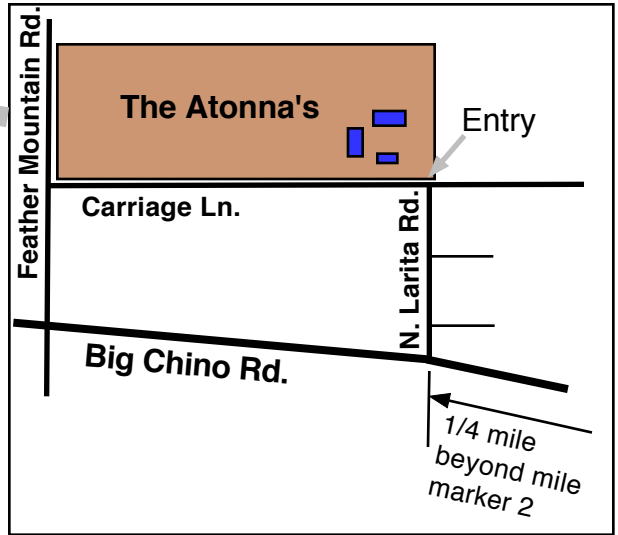

To Peter and Mary Jane's place

Address: 25375 N. Feather Mountain Rd.
 Paulden, AZ 86334
 Ph: 928-636-4228
 Cell: 928-308-3559
 Email: mjatonna@gmail.com

For GPS directions:
 Key in the intersection of LaRita and Carriage Lane and make sure it directs you onto Big Chino Road.
 Do not use the street address, there is no entry from Feather Mountain.

Take Fwy Exit signed to Prescott, Chino Valley
 Turn north onto SR 89

Take Fain Rd. Exit
 "to Chino Valley, I-40"

SR 89

Courthouse Square

PRESCOTT

PRESCOTT VALLEY

SR 89

SR 69

SR 89A

to Jerome

Fain Rd.

from Cordes Junction, I-17 and Phoenix

PAULDEN

BNSF RR

CHINO VALLEY

Big Chino Road

N. Larita Rd.

Feather Mountain Rd.

Carriage Ln.

Big Chino Rd.

Entry

The Atonna's

To: I-40, Flagstaff, Kingman

1/4 mile beyond mile marker 2