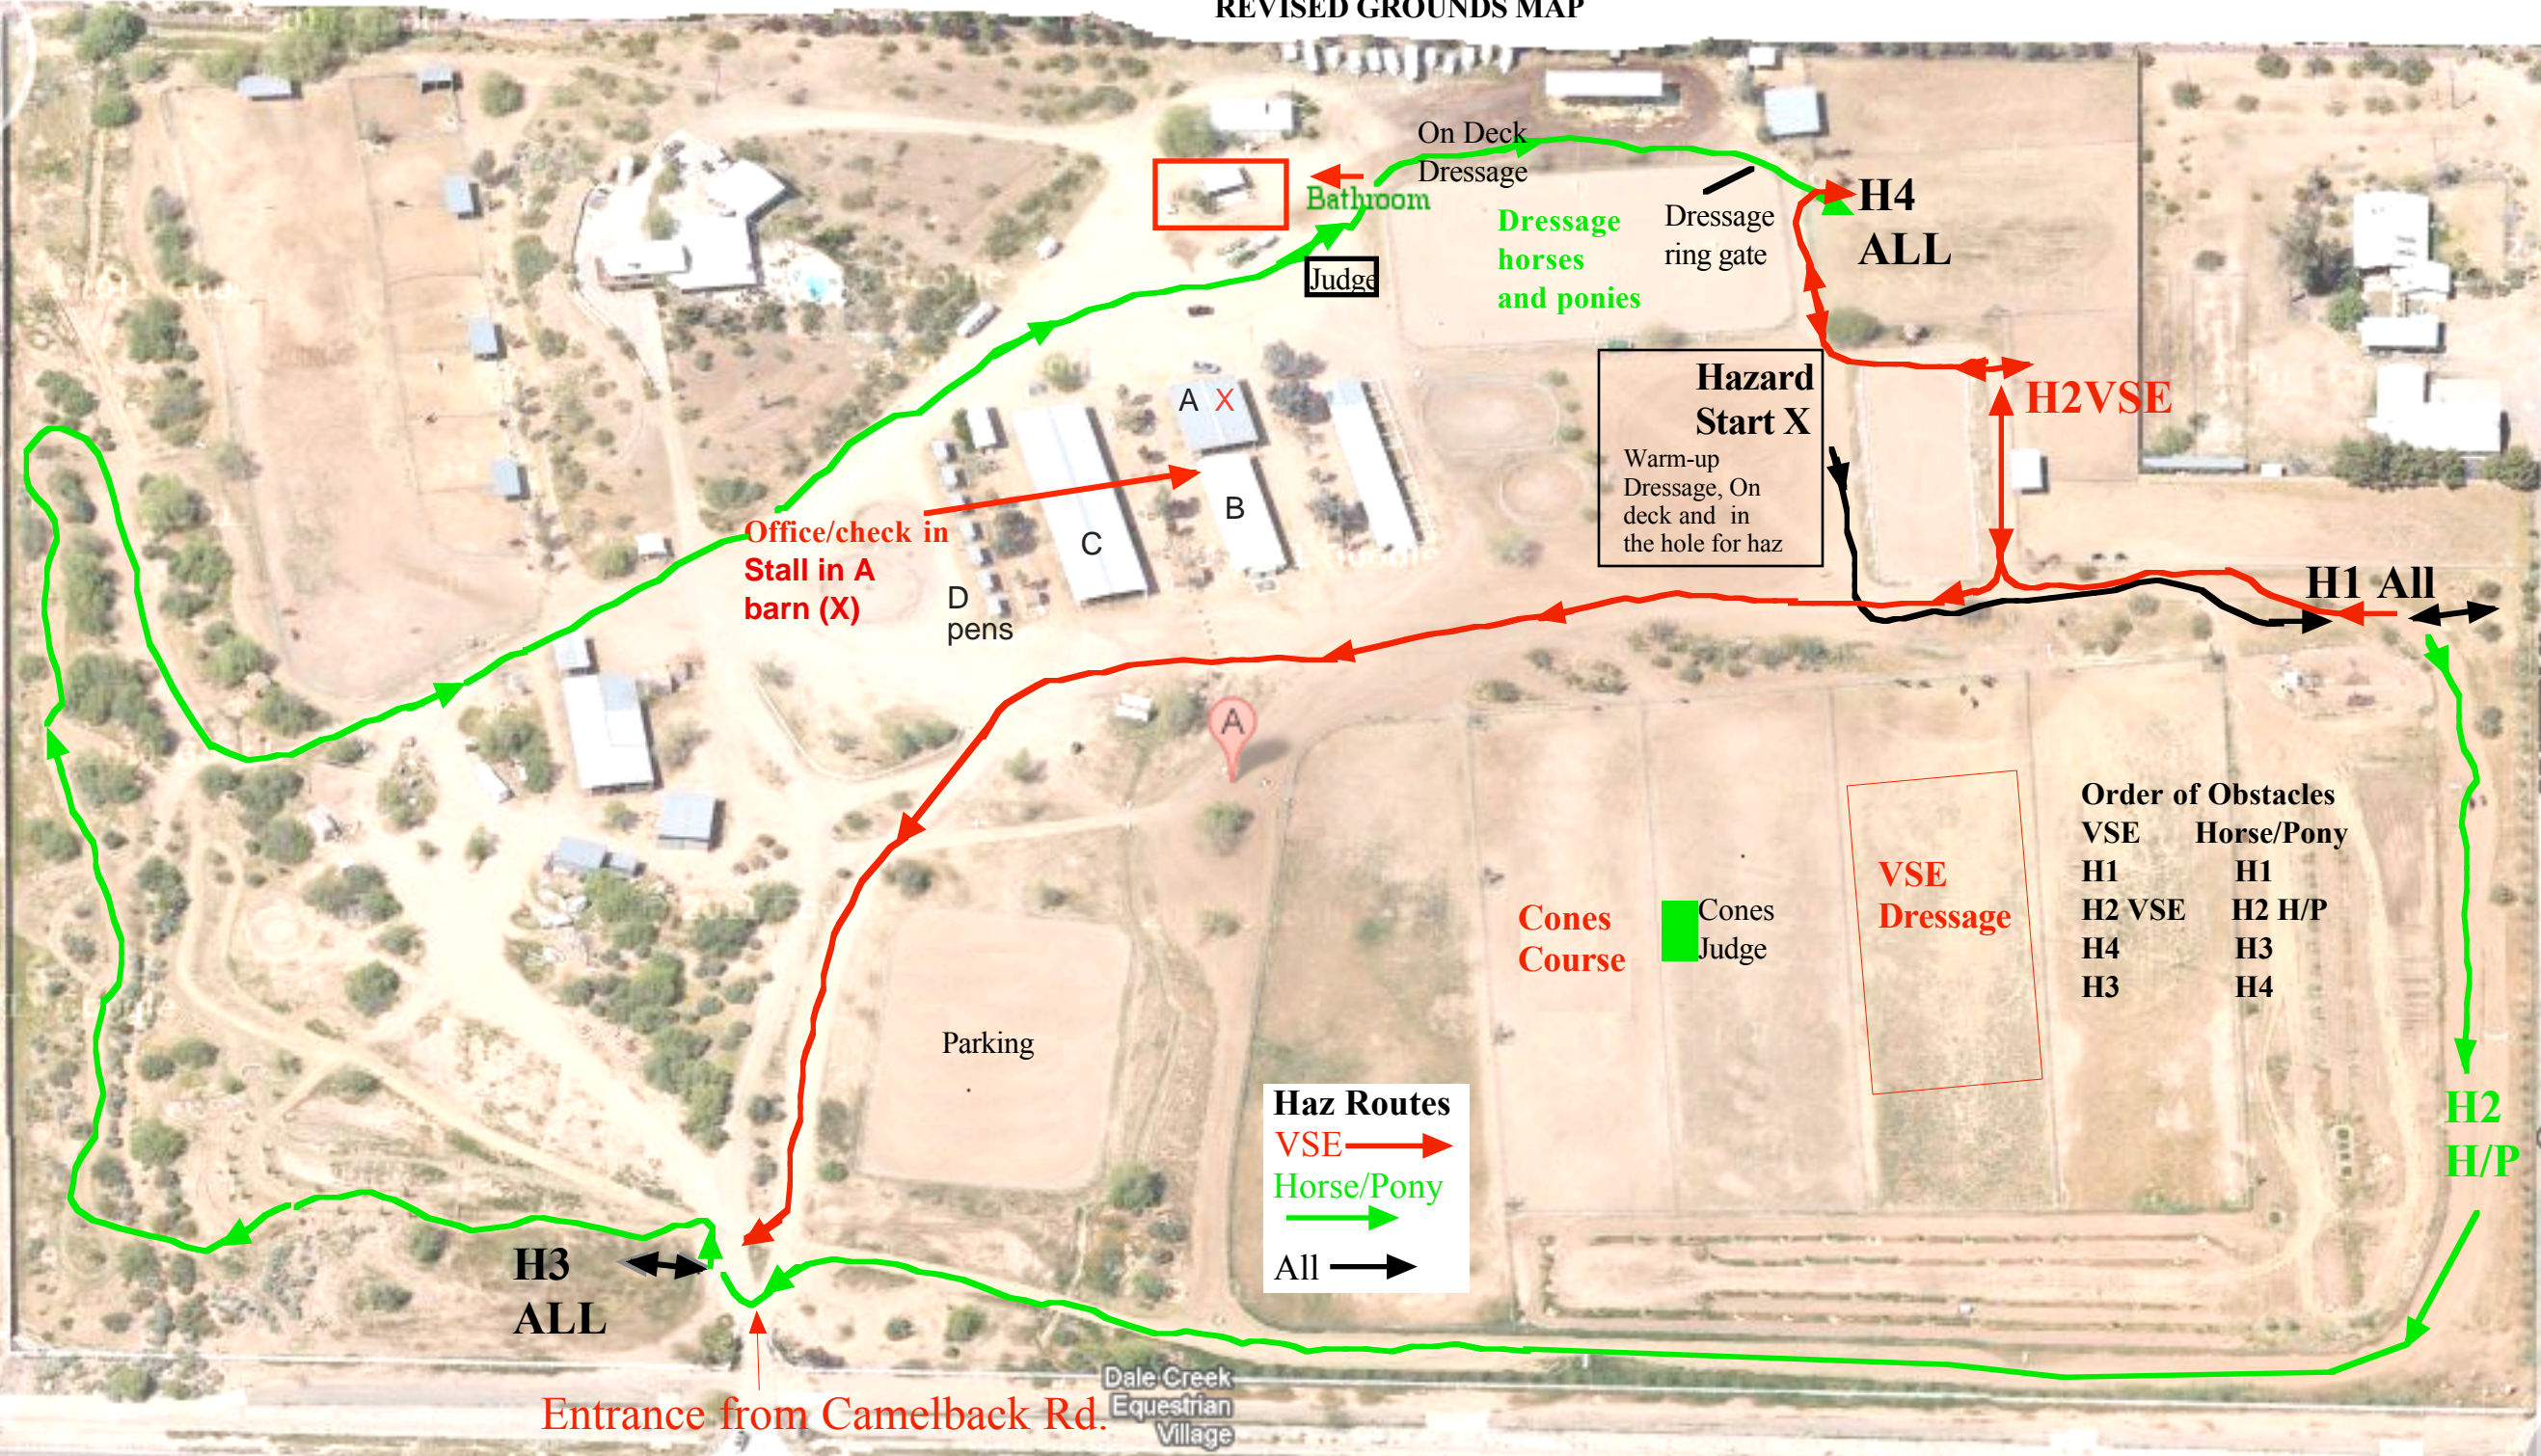

REVISED GROUNDS MAP

Office/check in
Stall in A
barn (X)

A X

C

B

D
pens

A

Parking

Dale Creek
Equestrian
Village

On Deck
Dressage

Bathroom

Judge

Dressage
horses
and ponies

Dressage
ring gate

H4
ALL

**Hazard
Start X**
Warm-up
Dressage, On
deck and in
the hole for haz

H2VSE

H1 All

Cones
Course

Cones
Judge

VSE
Dressage

Order of Obstacles	
VSE	Horse/Pony
H1	H1
H2 VSE	H2 H/P
H4	H3
H3	H4

Haz Routes
VSE →
Horse/Pony →
All →

H3
ALL

Entrance from Camelback Rd.

H2
H/P