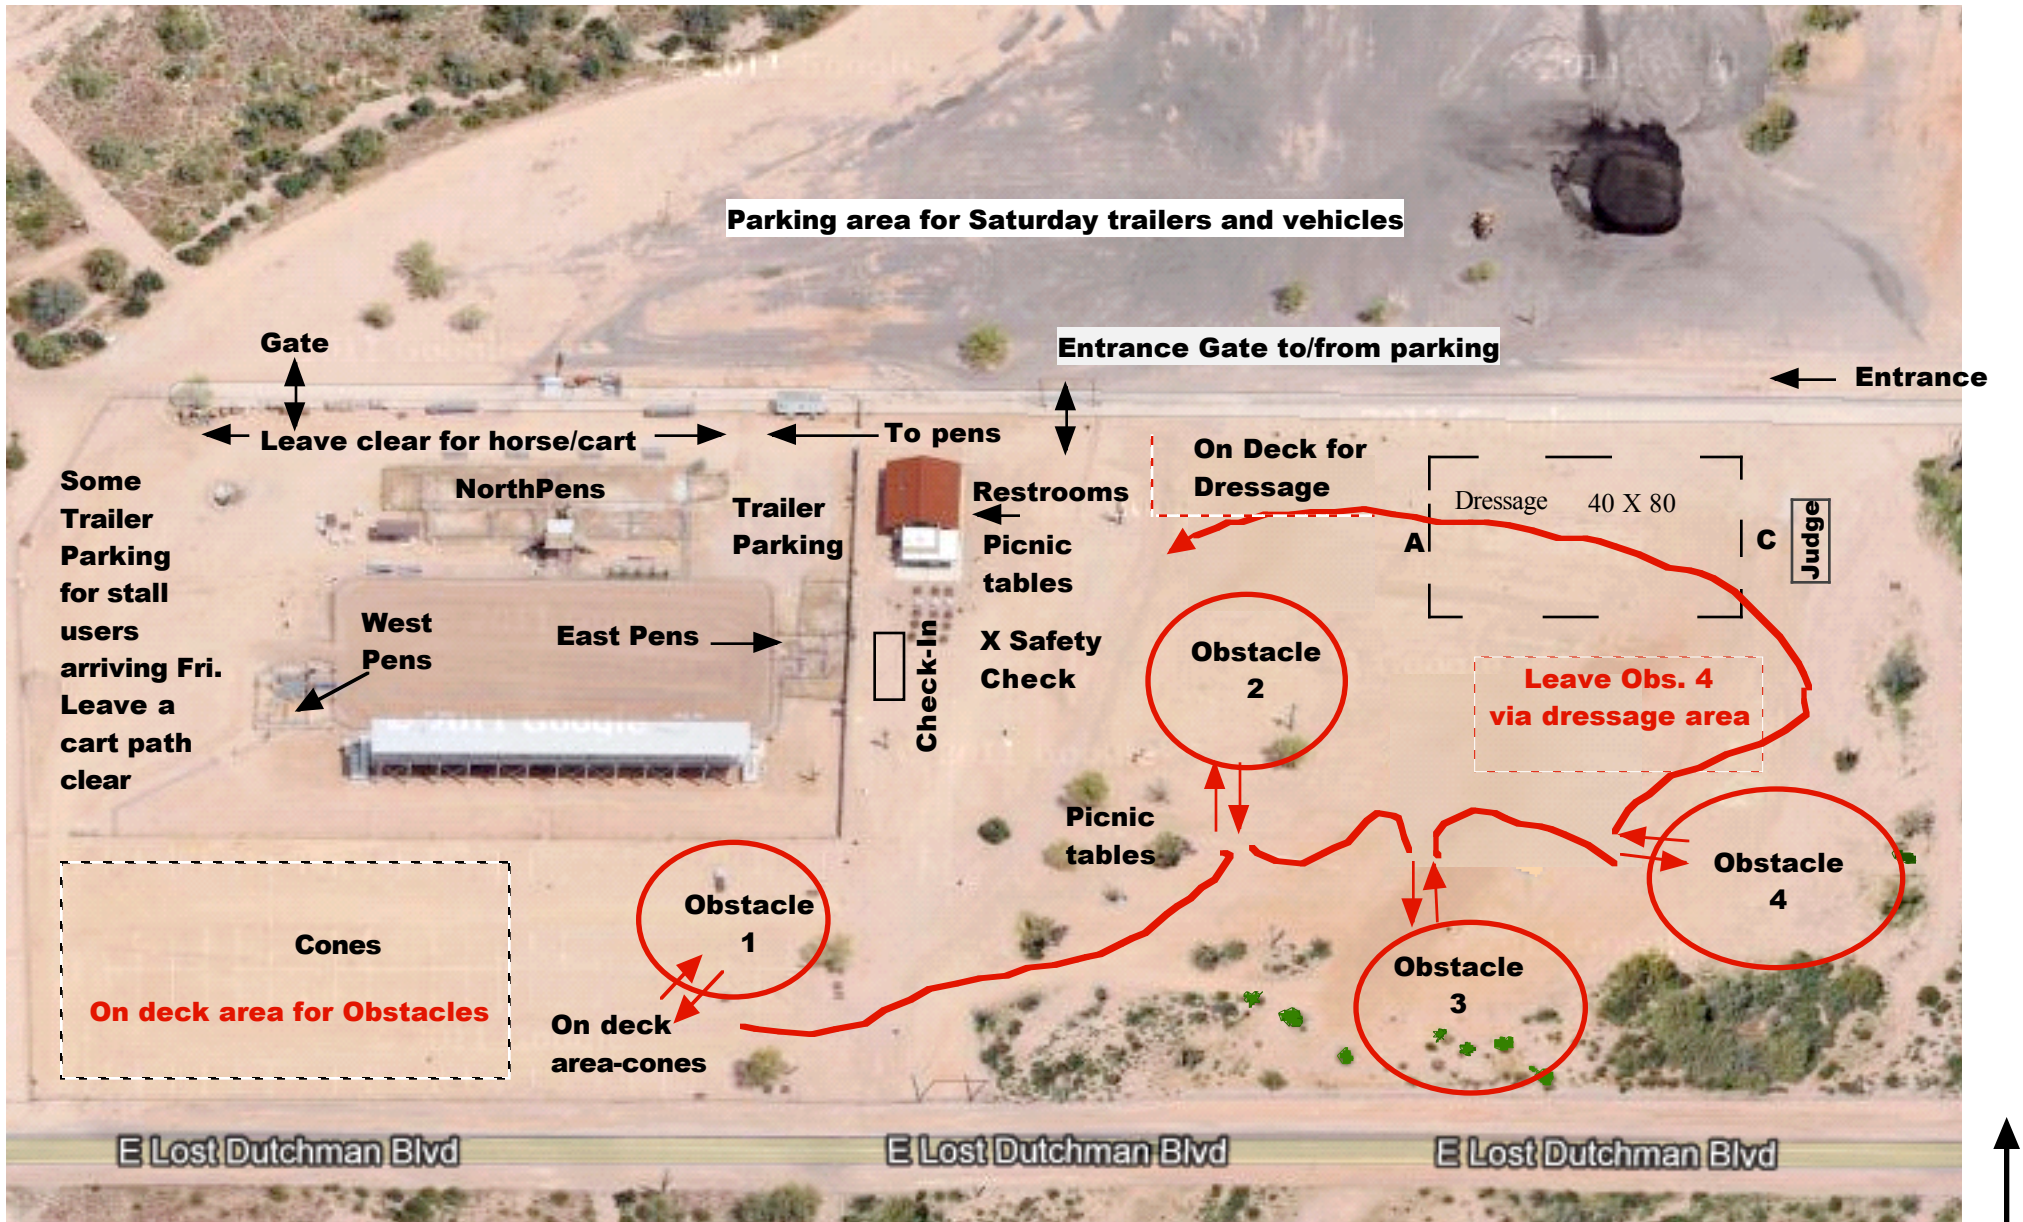

2021 ADT #2 Grounds

If you use GPS, it may take you too far east. Entrance is off Lost Dutchman Blvd. at Tomahawk. In/Out gates are not exact.

Tomahawk turns into the entrance road. It is just out of view on this map.