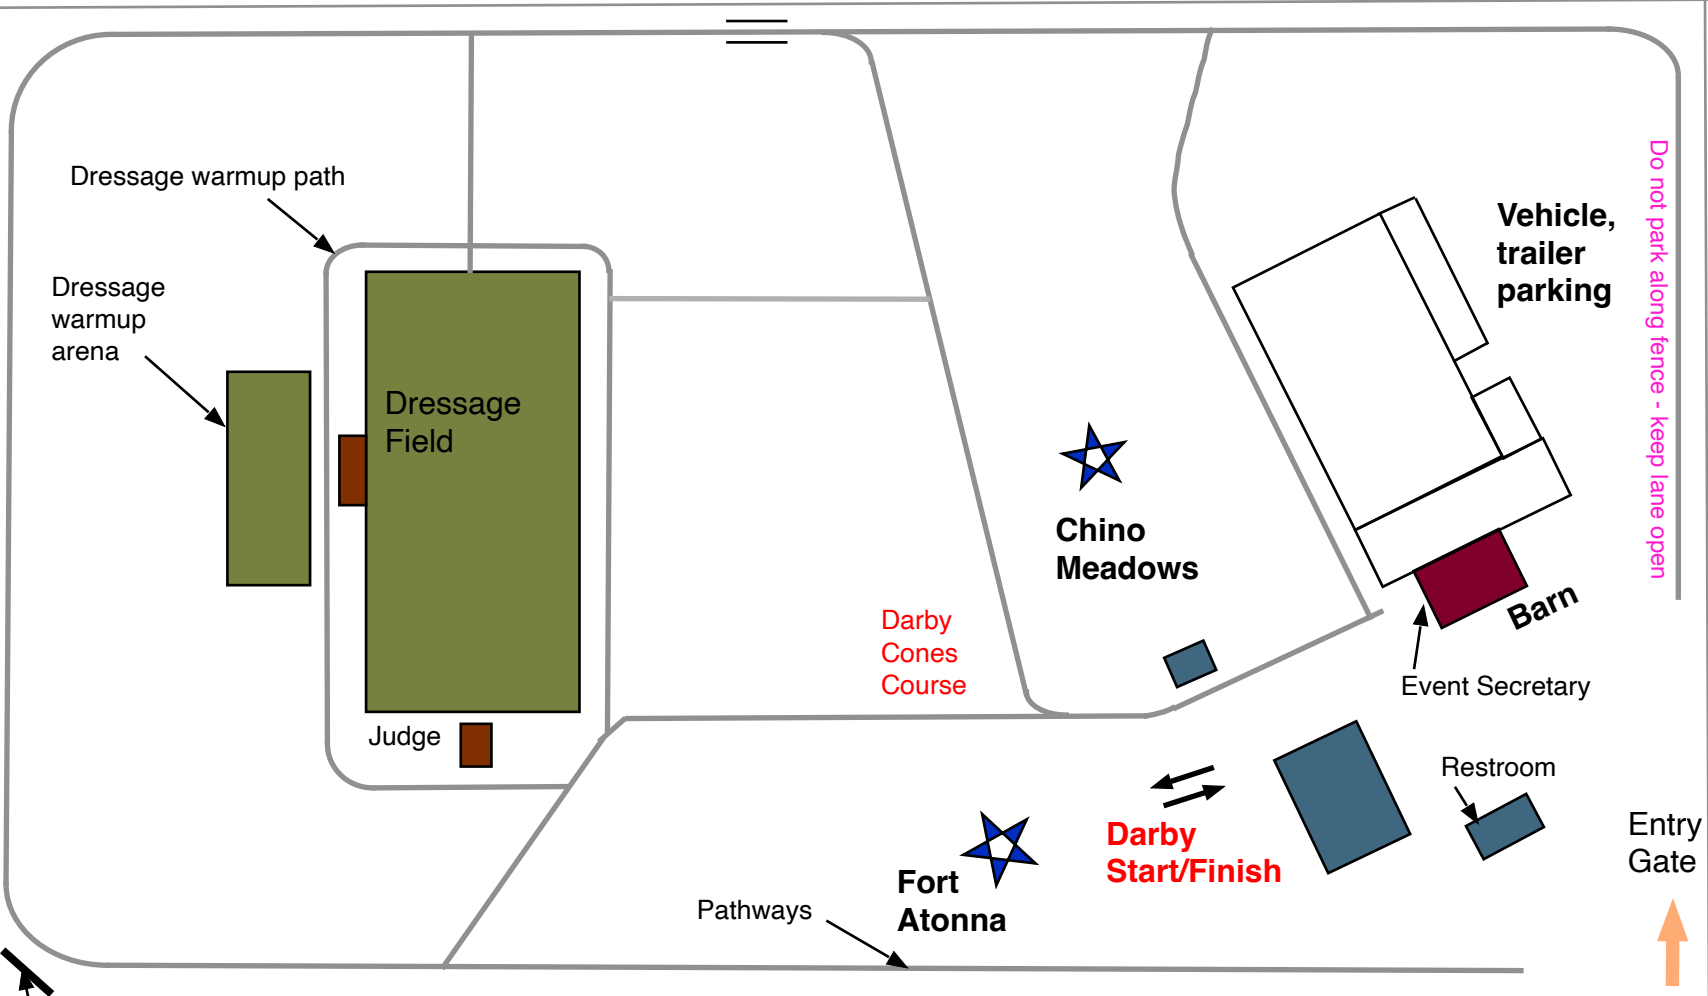

GROUNDS MAP

Peter and Mary Jane Atonna
Paulden, AZ

Hazards:
Training - Gates A - C
Preliminary - Gates A - D
Intermediate - Gates A - E

Feather Mountain Rd.

Do not park along fence - keep lane open

"ATONNA"
Name sign

Carriage Lane

N. LaRita Rd.

Big Chino Road